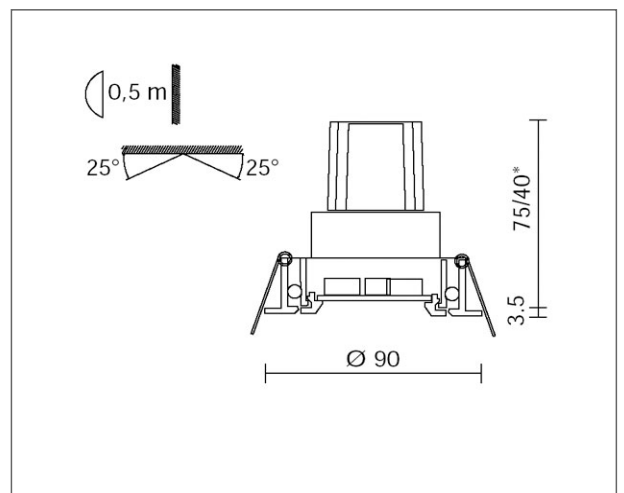

JOCKER Orientabile
COD: 2825-LBL

Use:
inside, led
Installation:
Ceiling recessed
Recessed hole:
Recessed hole diam.82 mm. Recessed thickness 1-20 mm
Fixing system:
Steel wire's spring
Body/structure:
Die-cast aluminium body
Coating:
Epoxy powder coating for inside use
Colour:
White
Optic/reflector:
Adjustable optic +/- 15° - Metacrylate LED lens
Control gear:
Not included; to be ordered separately

Current: 350mA - 700mA dc
Beam angle: Symmetric narrow beam 10 Degrees
Insulation class: Insulation class 3
Weight: 0,130 kg
IP rating: 20
Glow wire: [850 °C]
Lamp included: Yes
Kind of led: Power LED
Lamp wattage: 7 W
Colour temperature: 470Nm

Review board: 06-11-2012

Lamp: 1 x LED +/- 7 W

350mA - 700mA dc

IP 20

JOCKER Orientabile
COD: 2825-LBL